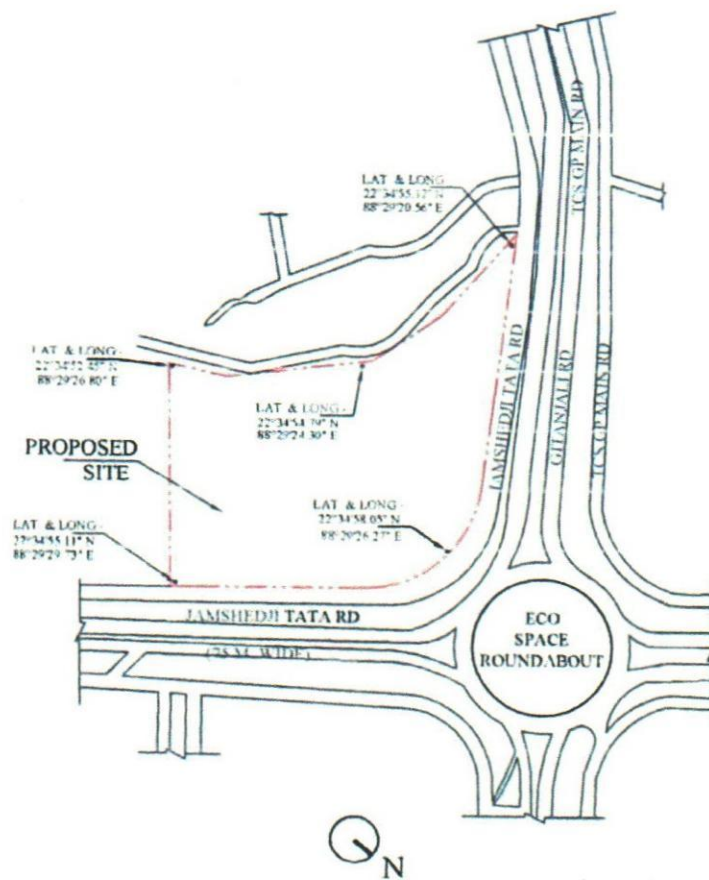

LOCATION PLAN FOR PROPOSED B+G+XII STORIED IT/ITES BUILDING AND B+G+XXII STORIED RESIDENTIAL AT PREMISES NO. 03-0370, REGISTERED AS PLOT NO. AA-IIF/5, CATEGORY IT PLOT, ACTION AREA 2F, NEW TOWN, RAJARHAT, KOLKATA.

LOCATION PLAN
SCALE- 1:4000

ADITYA GOSWAMI, M.Arch,
Regd. No. CA/2004/33103
Registered with the Council
of Architecture, India
ACHR/NKDA/10/00072

SIGNATURE OF ARCHITECT